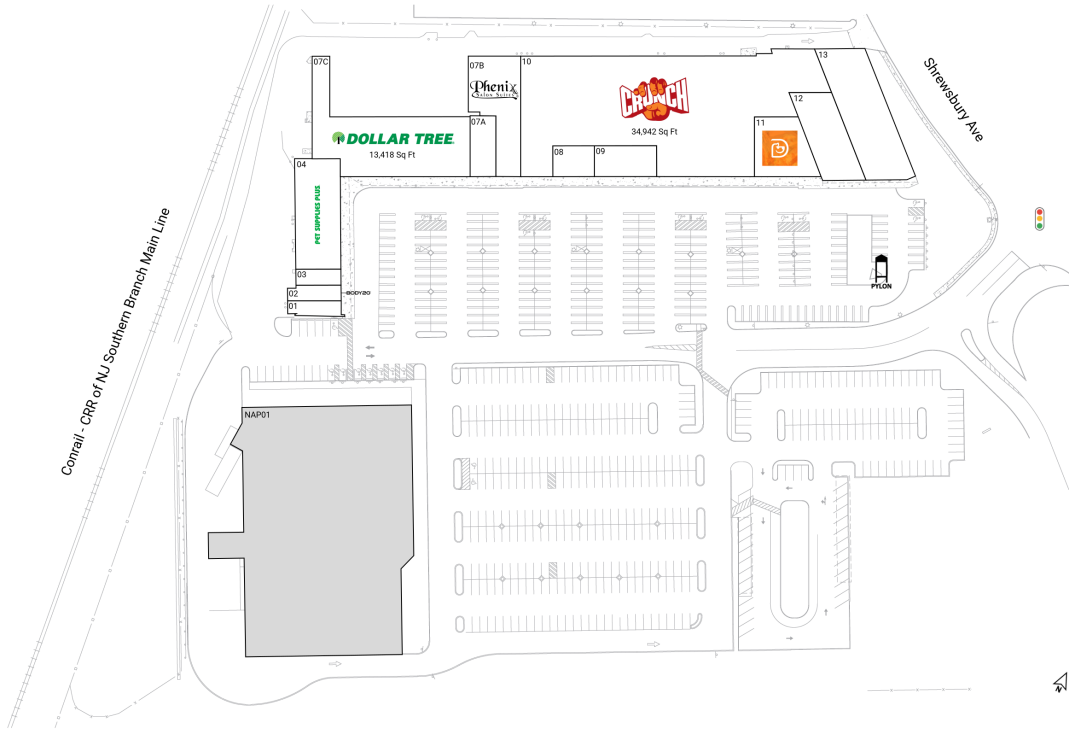

Tinton Falls Plaza

980 Shrewsbury Ave | Tinton Falls, NJ 07724

Monmouth County New York-Newark-Jersey City, NY-NJ 87,760 Sq Ft

40.3120, -74.0672

Current Tenants Space size listed in square feet

01	Panda House Restaurant	1,100
02	BODY20	1,050
03	Salon Da Ja Vu	1,000
04	Pet Supplies Plus	6,038
07A	Bronze Couture Tan & Spa	2,165
07B	Phenix Salon Suites	5,962
07C	Dollar Tree	13,418
08	Nail Attraction	1,500
09	Degree Wellness	2,475
10	Crunch	34,942
11	Dogtopia	5,100
12	Kanji Steakhouse & Sushi Bar	5,503
13	Cottontails	7,507
NAP01	Uncle Giuseppe's Marketplace	0

This site plan is for illustrative and information purposes only, showing the general layout of the shopping center; and is not a legal survey. Brixmor makes no representation or warranty that the shopping center is exactly as depicted as site conditions and tenant mix are subject to change over time.